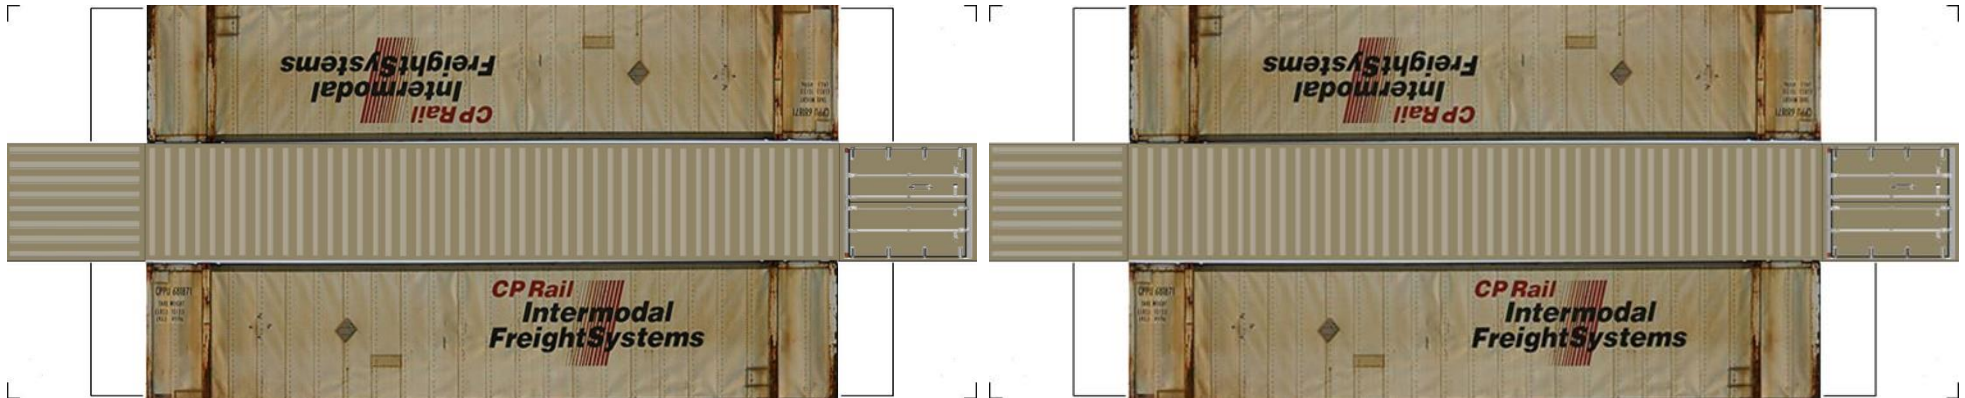

# BUILD YOUR OWN ( N SCALE ) 48ft HIGH CUBE CONTAINERS

[Click to watch instructional video](#)

**BUILD YOUR OWN ( 48ft HIGH CUBE CONTAINERS ) N SCALE**

Drawn By  
[www.krafttrains.com](http://www.krafttrains.com)