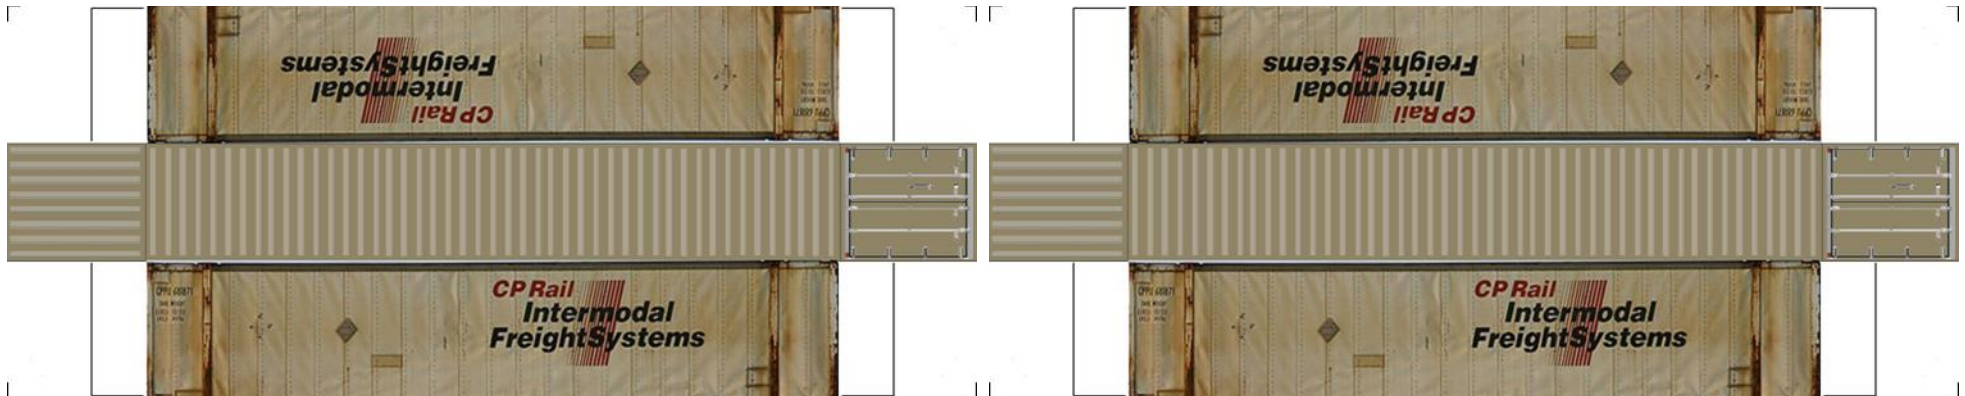

# BUILD YOUR OWN ( N SCALE ) 48ft HIGH CUBE CONTAINERS

[Click to watch instructional video](#)

**BUILD YOUR OWN ( 48ft HIGH CUBE CONTAINERS ) N SCALE**

Drawn By  
[www.krafttrains.com](http://www.krafttrains.com)